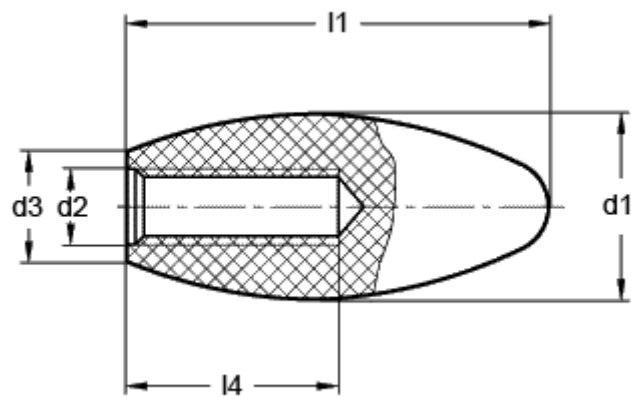

Article number: 20140425

Description: E+G Elliptical shaped knob GN 201-23-M6

Measures

d1	= 23
d2	= M6
d3	= 14
l1	= 60
l2 min.	= 17/22